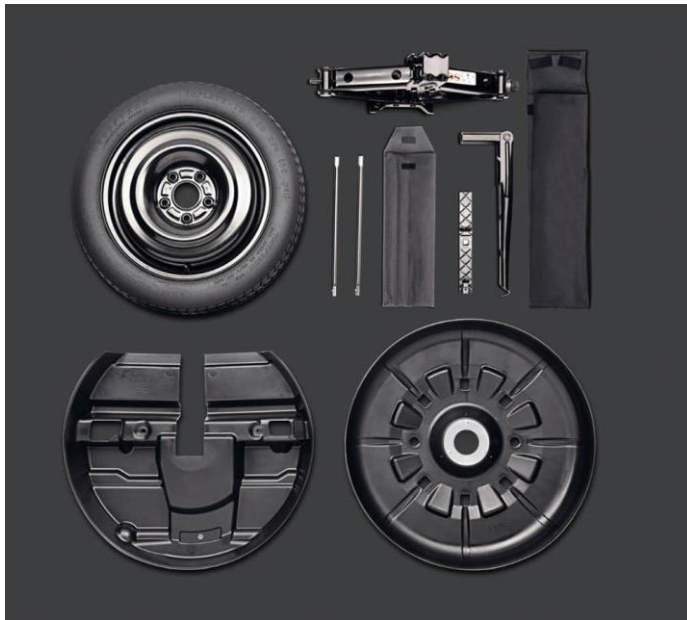

Exterior Accessories - Wheels - Spare Tire Kits

Part Number 82214036

Who needs a tow truck when you can be your own pit crew? If your vehicle doesn't come with a spare tire, Mopar® has kits and tools to make installing a spare tire easy and convenient

Spare Tire Kit includes compact spare tire assembly (wheel, tire and valve stem), upper and lower covers and winch tools

Install Time: 0.5 hrs.

Part specifications are subject to change without notice.

Chrysler, Dodge, Jeep, Ram, SRT, and Mopar are registered trademarks of FCA US LLC.