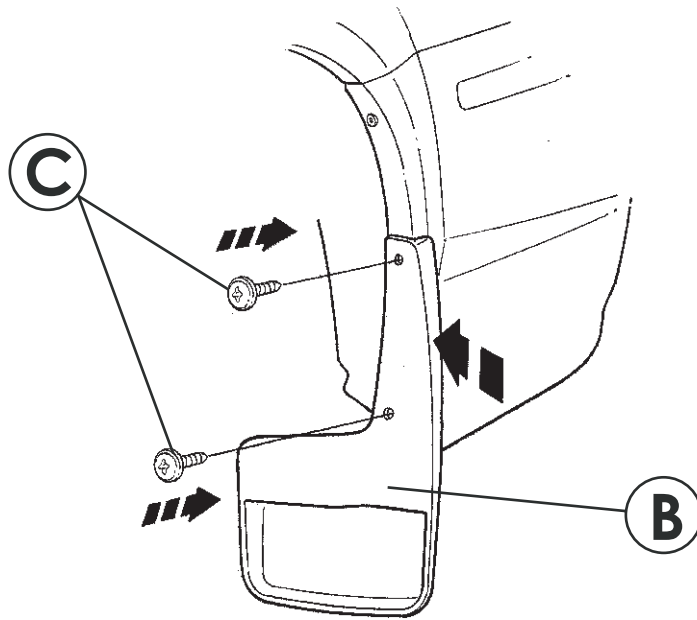

DODGE / CHRYSLER Rear Splashguards

Rear Right

A

Rear Left

B

C 6X

D 6X

1/4" (6.3mm)

#3 Phillips
Screw Driver

1

2

3

4