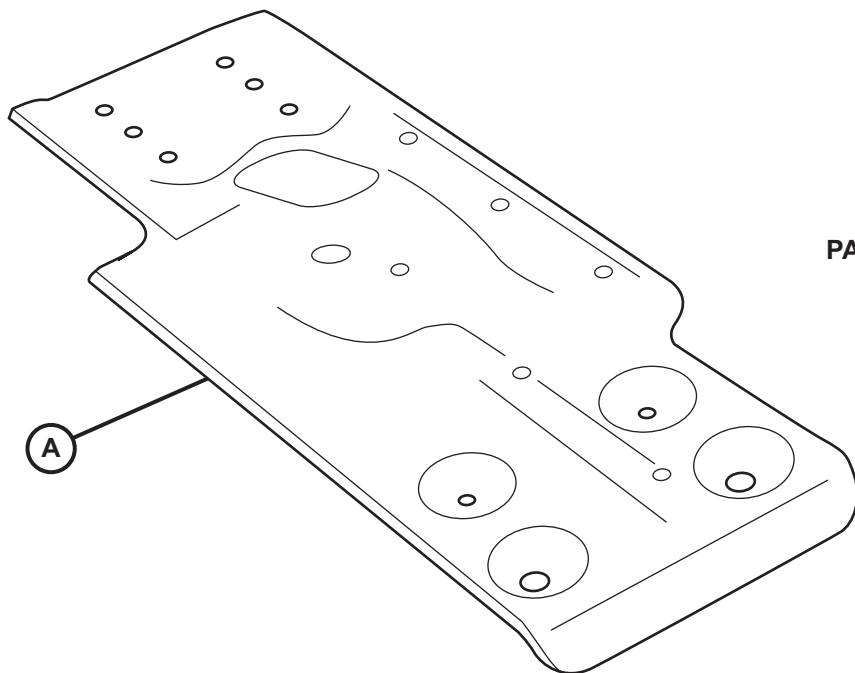

# RAM FRONT SUSPENSION SKID PLATE

www.mopar.com

PART NO. 6509233AA  
SELF-TAPPING

1

18 N m  
(13 ft. lbs.)

**PART NO. 6509233AA  
SELF-TAPPING**

**B 4X**