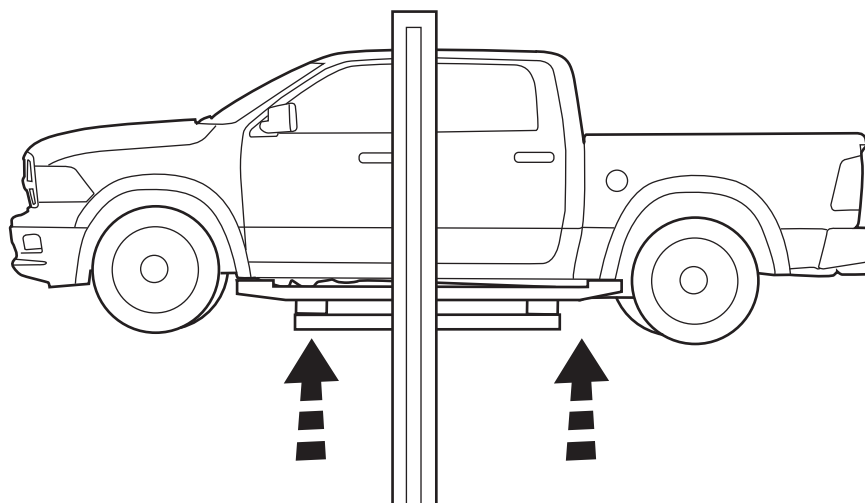

# RAM FRONT SUSPENSION SKID PLATE

www.mopar.com

PART NO. 6509233AA  
SELF-TAPPING

1

18 N m  
(13 ft. lbs.)

**PART NO. 6509233AA  
SELF-TAPPING**

**B 4X**