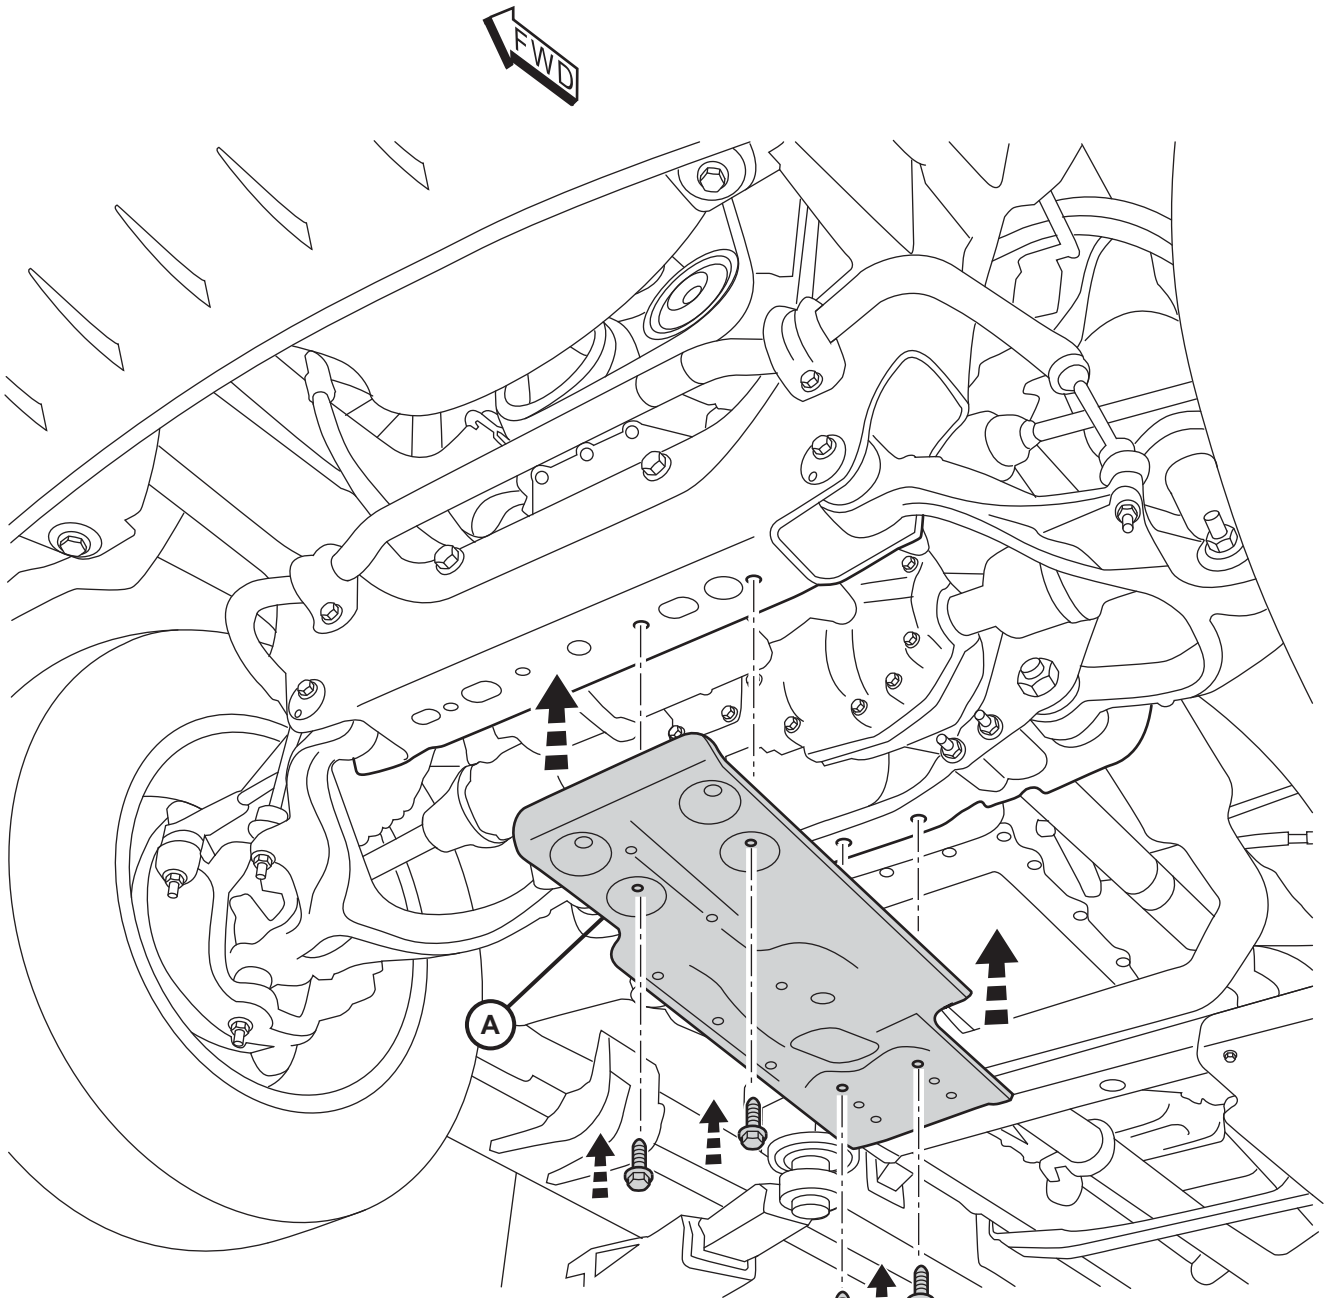

# RAM FRONT SUSPENSION SKID PLATE

www.mopar.com

PART NO. 6509233AA  
SELF-TAPPING

1

18 N m  
(13 ft. lbs.)

**PART NO. 6509233AA  
SELF-TAPPING**

**B 4X**