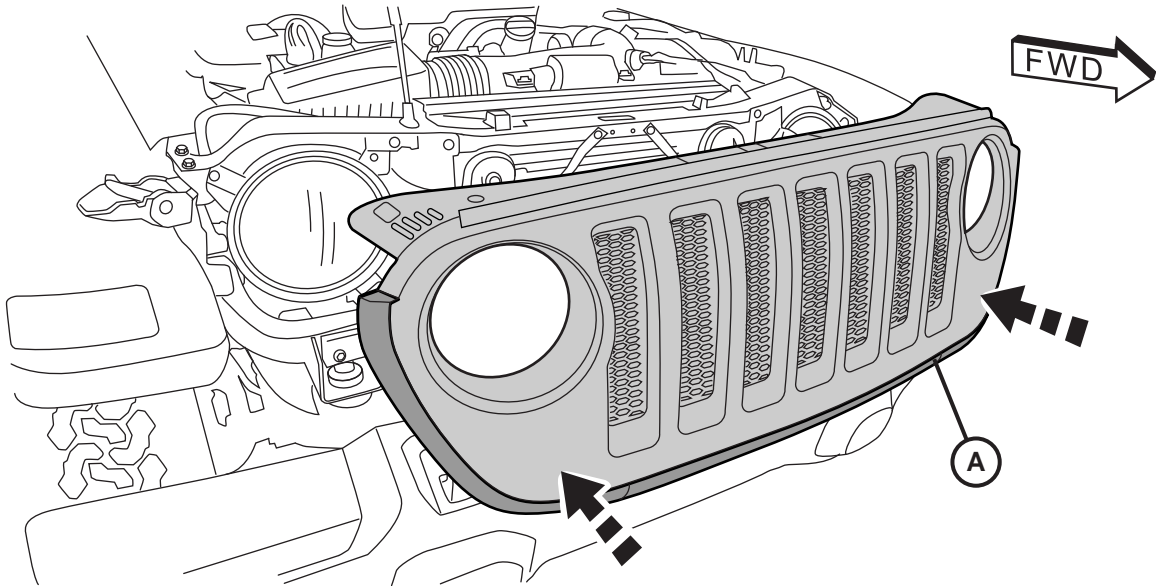

FRONT GRILLE JEEP WRANGLER / JEEP GLADIATOR

www.mopar.com

12

13

14

15