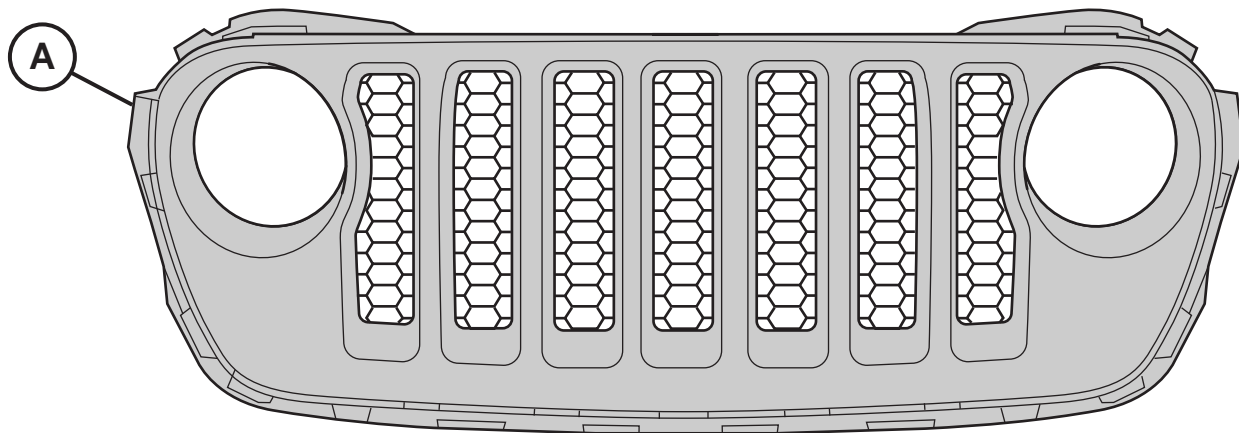

FRONT GRILLE JEEP WRANGLER / JEEP GLADIATOR

www.mopar.com

12

13

14

15