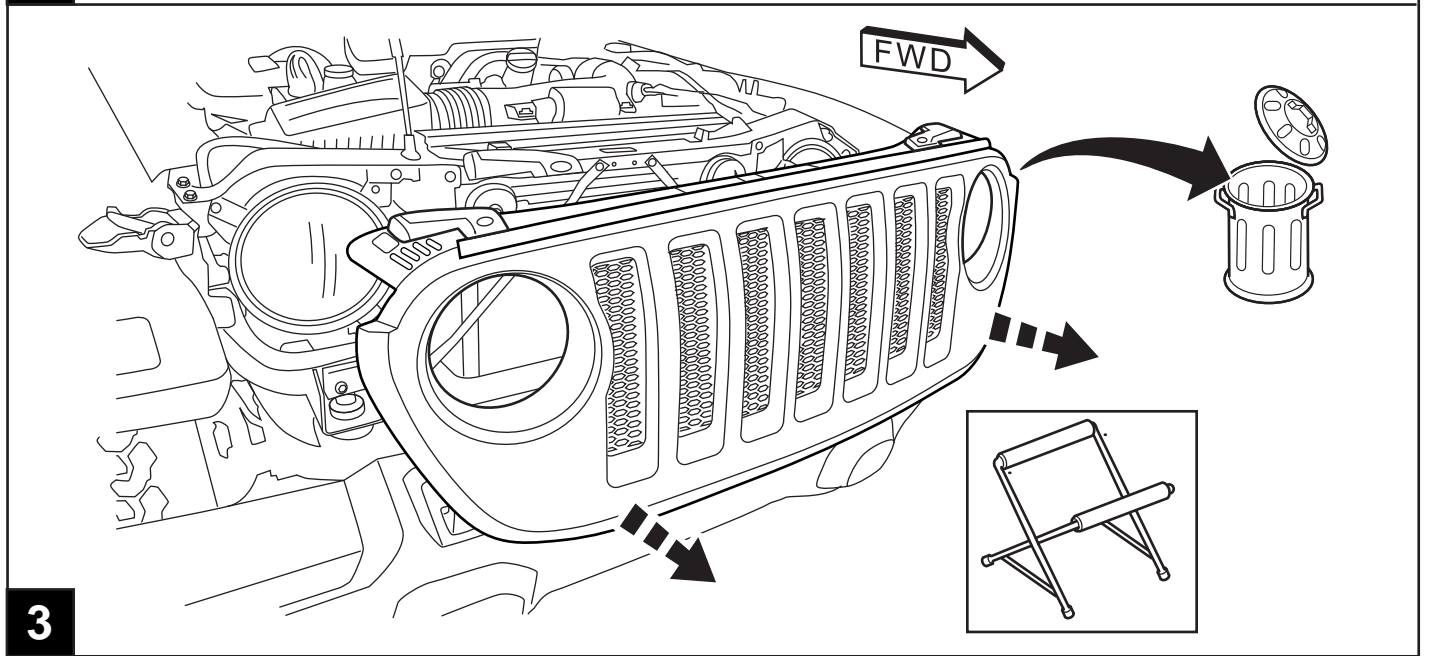

FRONT GRILLE JEEP WRANGLER / JEEP GLADIATOR

www.mopar.com

12

13

14

15