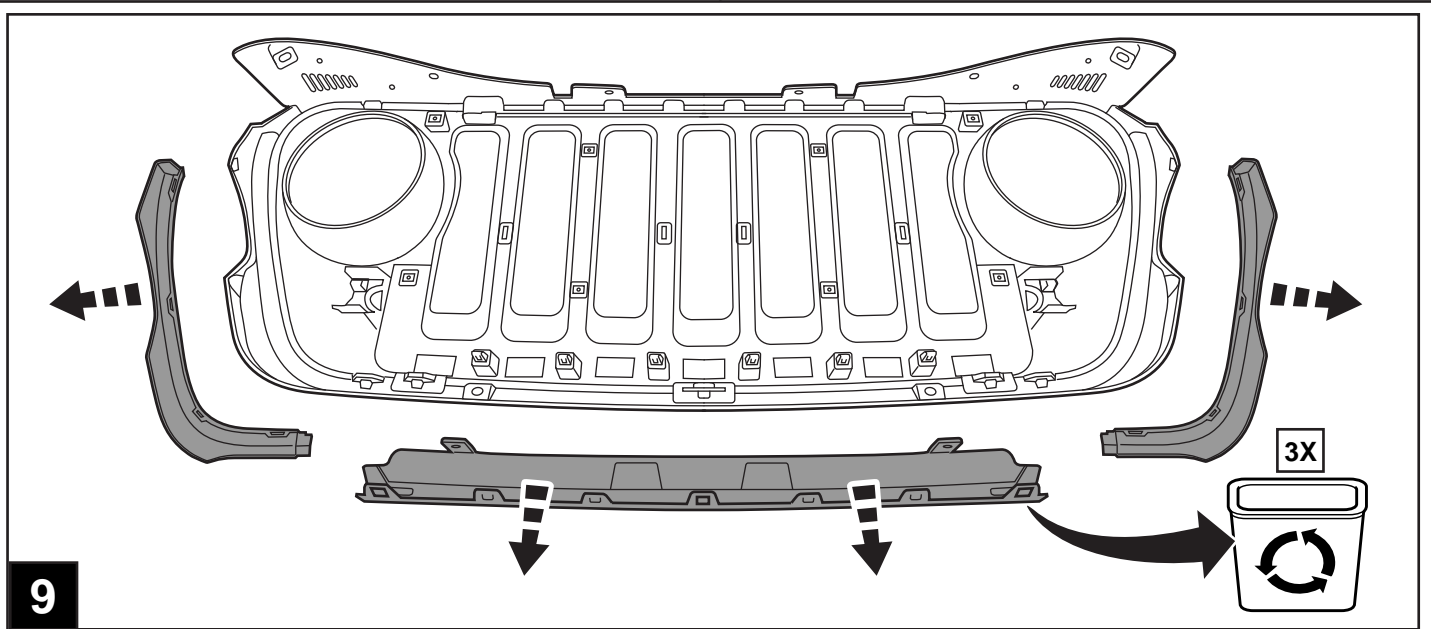

FRONT GRILLE JEEP WRANGLER / JEEP GLADIATOR

www.mopar.com

12

13

14

15