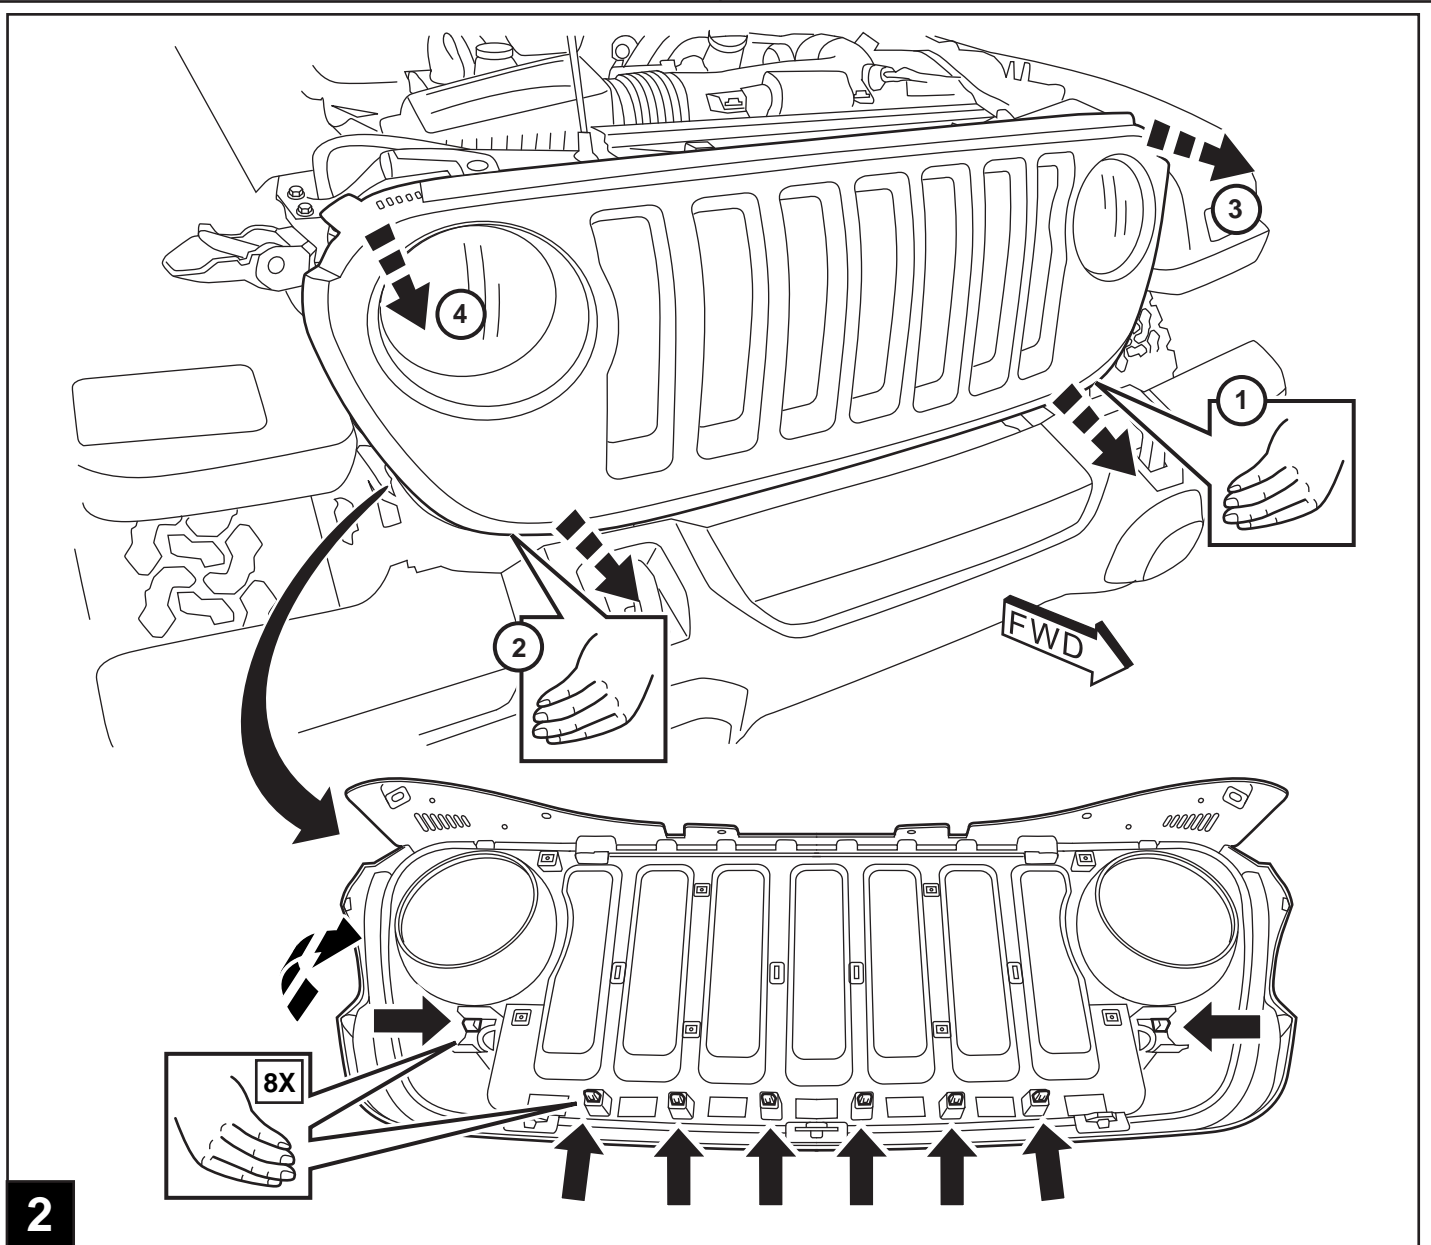

FRONT GRILLE JEEP WRANGLER / JEEP GLADIATOR

www.mopar.com

12

13

14

15