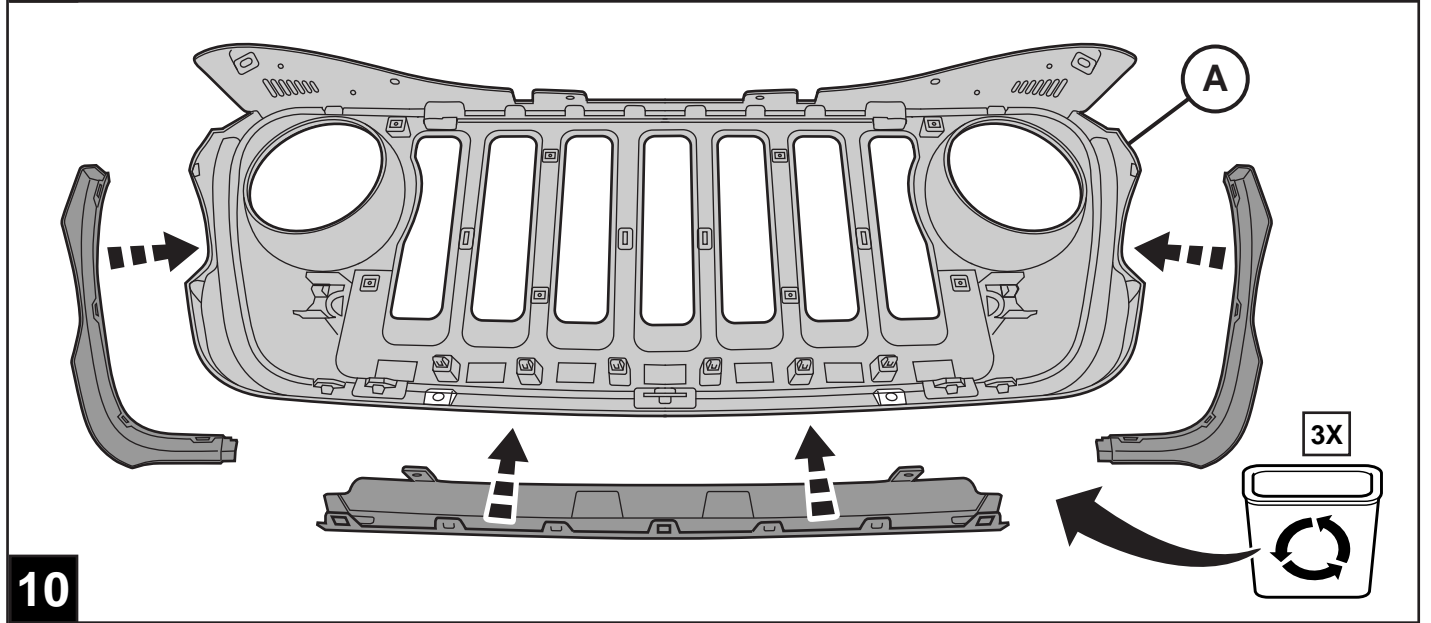

FRONT GRILLE JEEP WRANGLER / JEEP GLADIATOR

www.mopar.com

12

13

14

15