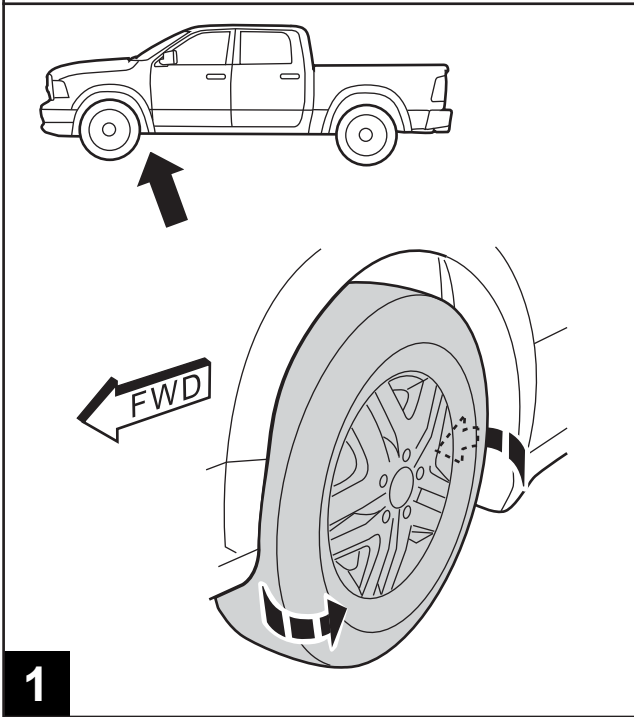

# FRONT SPLASH GUARDS

## RAM HEAVY TRUCK 2500/3500 WITHOUT WHEEL FLARES

www.mopar.com

1

2

3

4

5

6