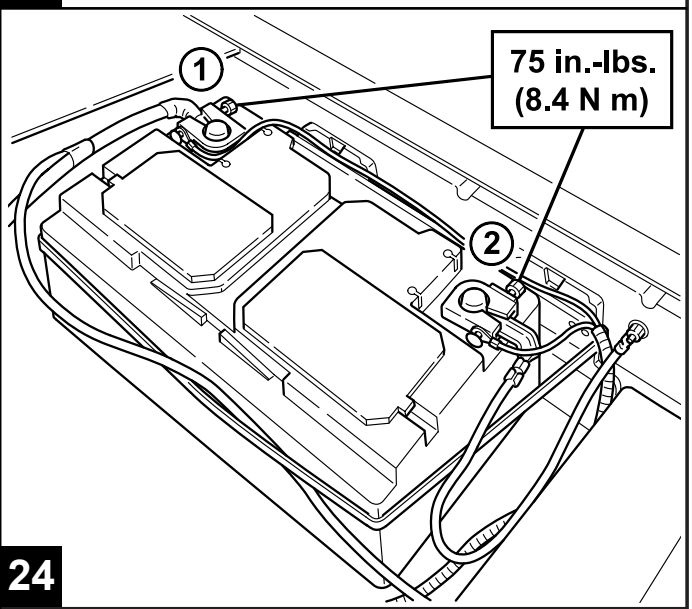

MOPAR®

DODGE MAGNUM 4-Way Trailer Tow Harness

25

26

27