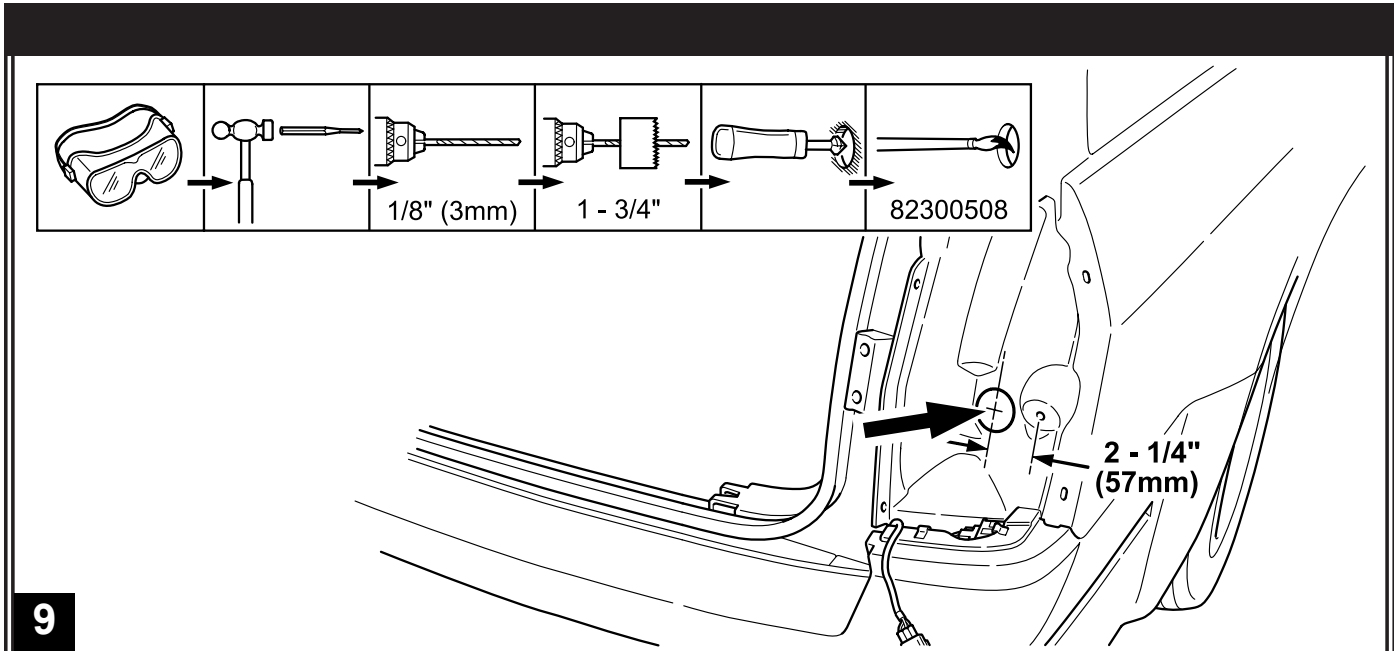

MOPAR®

DODGE MAGNUM 4-Way Trailer Tow Harness

25

26

27