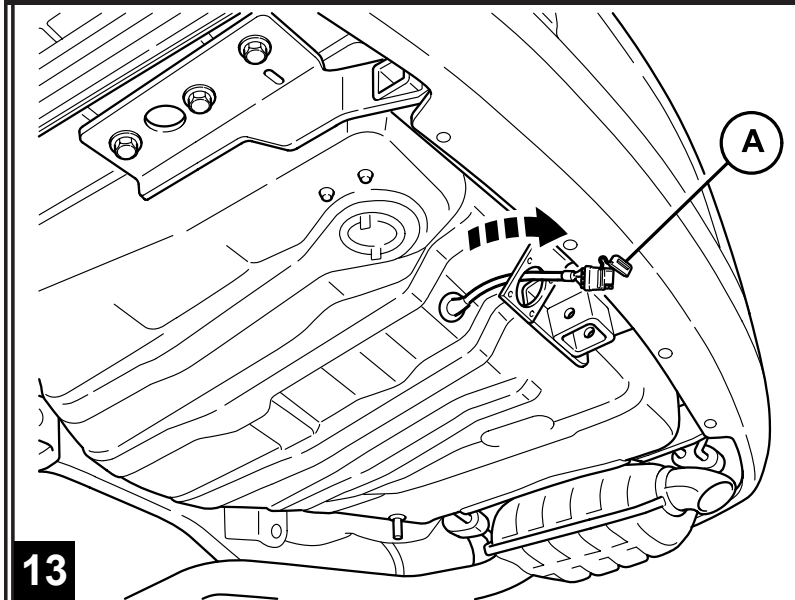

MOPAR®

DODGE MAGNUM 4-Way Trailer Tow Harness

25

26

27