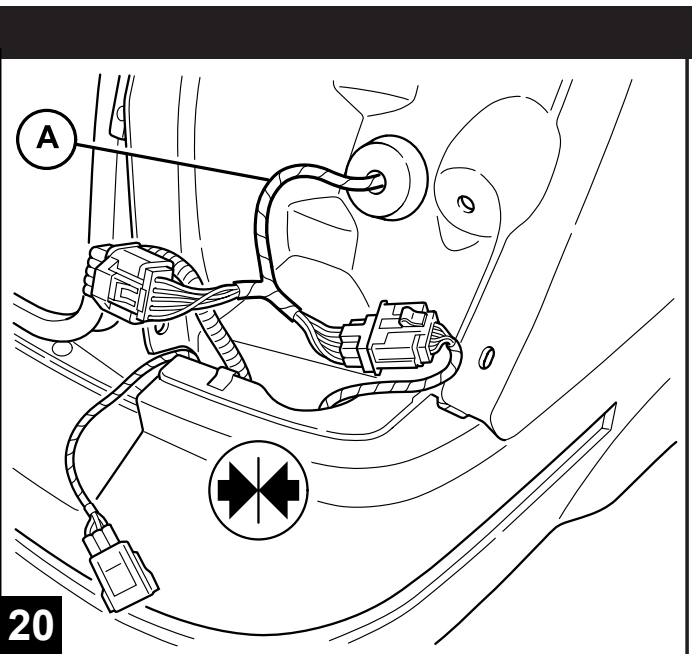

MOPAR®

DODGE MAGNUM 4-Way Trailer Tow Harness

25

26

27