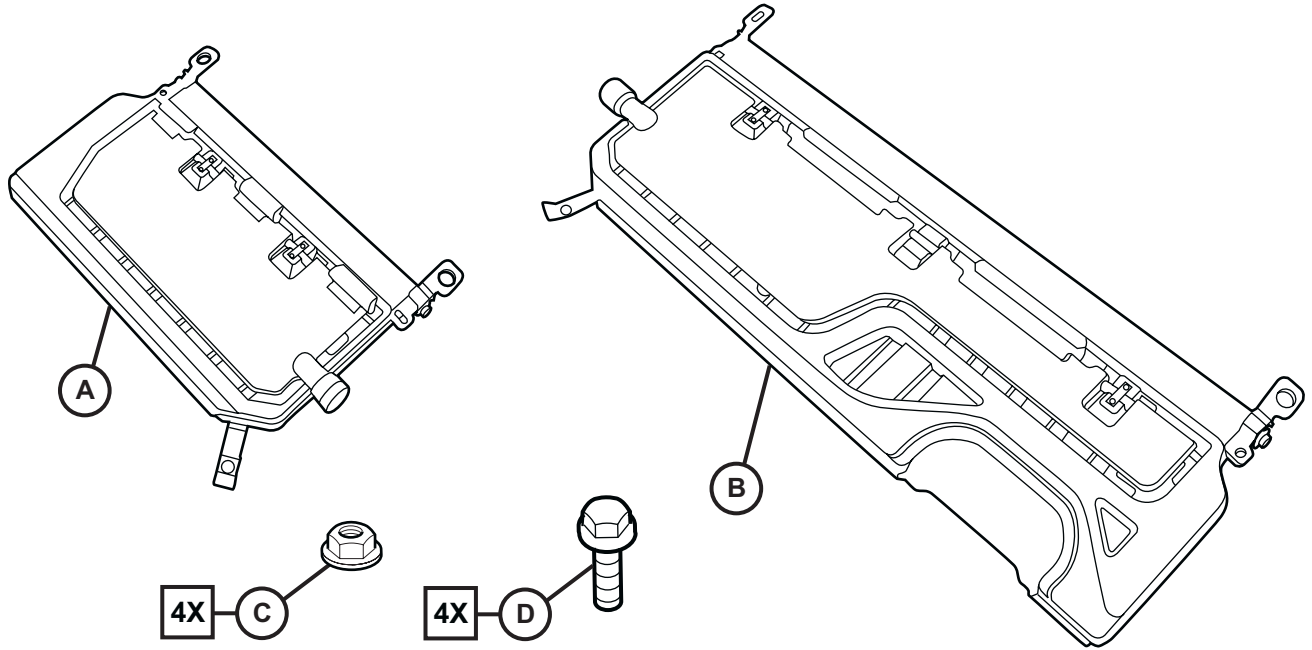

# DODGE RAM QUAD CAB / MEGA CAB

## Load Floor Kit

13mm  
18mm

1

2

3

4