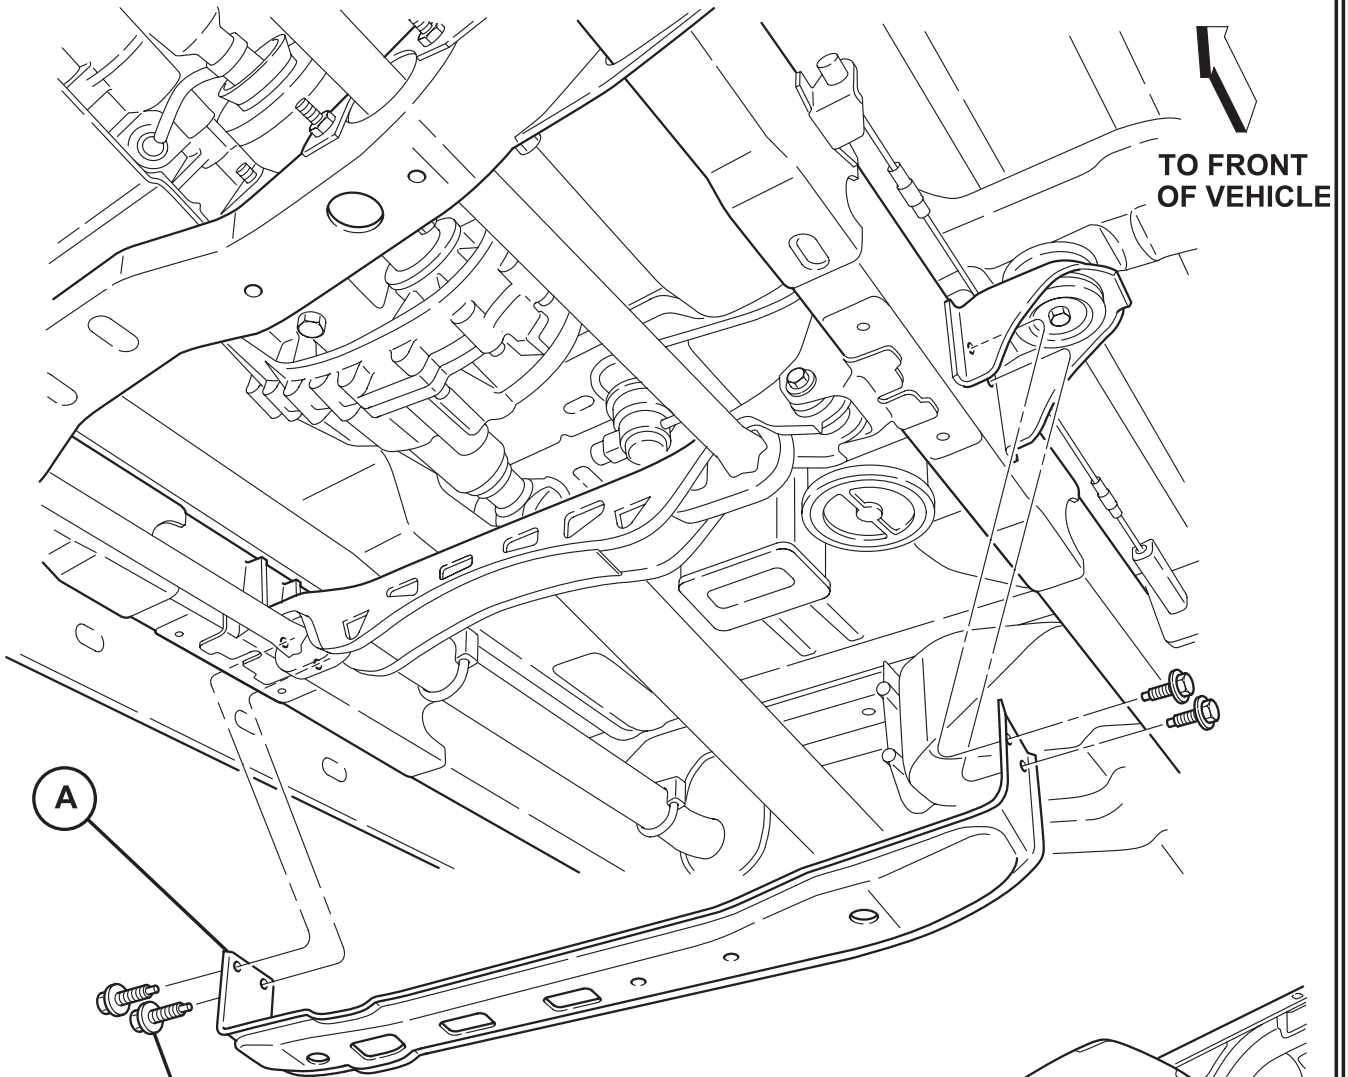

# DODGE RAM

## Transfer Case Skid Plate

**B** 4x 21 ± 5 ft.-lbs.  
(28 ± 7 N·m)

**1**