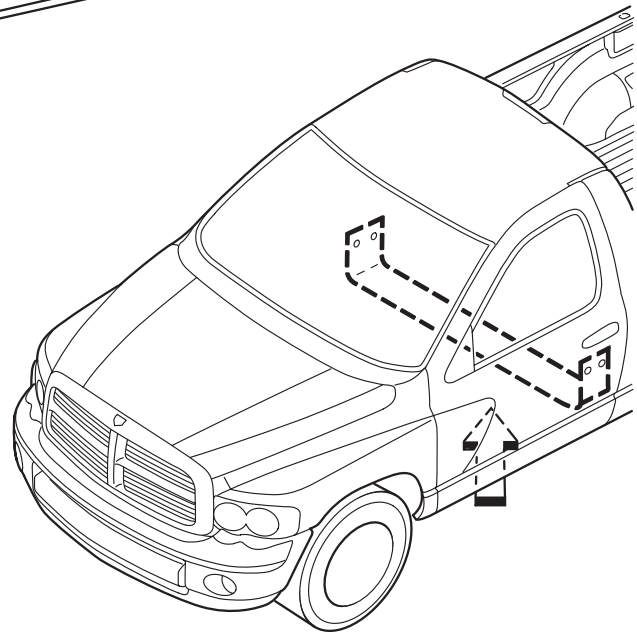

## Transfer Case Skid Plate

**B** 4x 21 ± 5 ft.-lbs.  
(28 ± 7 N·m)

**1**