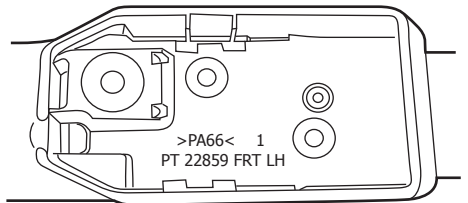

PART: 82211308

PART: 82211308

3M Strip Off
Wheel #07499

2

T25

(40 in -lb) 4.5N.m

8x

2x

Front Left Hand Shown

2

1

3

PART: 82211308

4