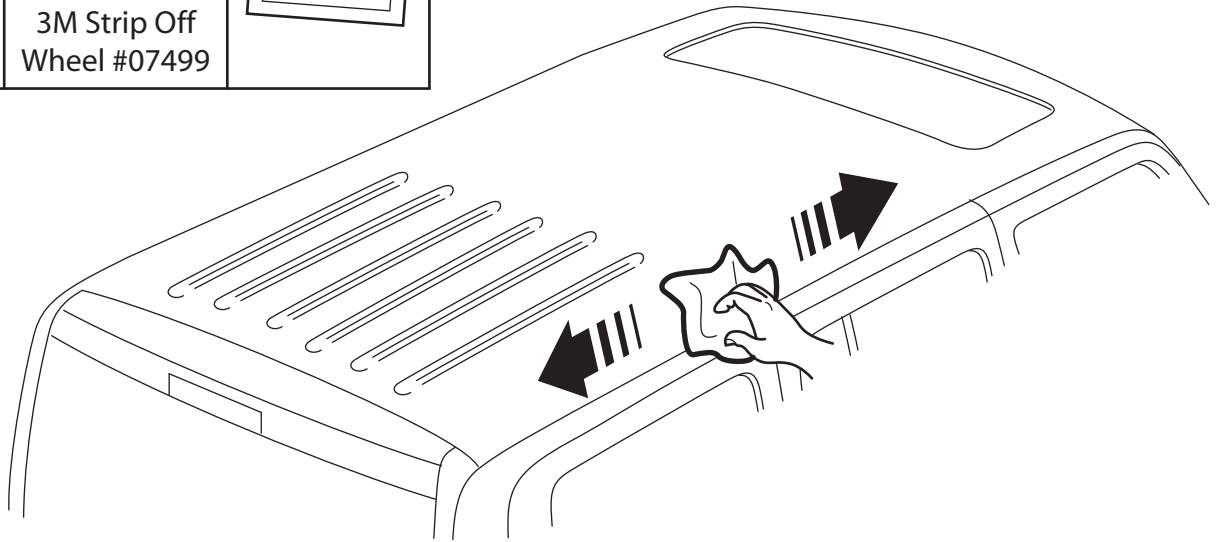

PART: 82211308

PART: 82211308

3M Strip Off
Wheel #07499

2

T25

(40 in -lb) 4.5N.m

8x

2x

Front Left Hand Shown

2

1

3

PART: 82211308

4