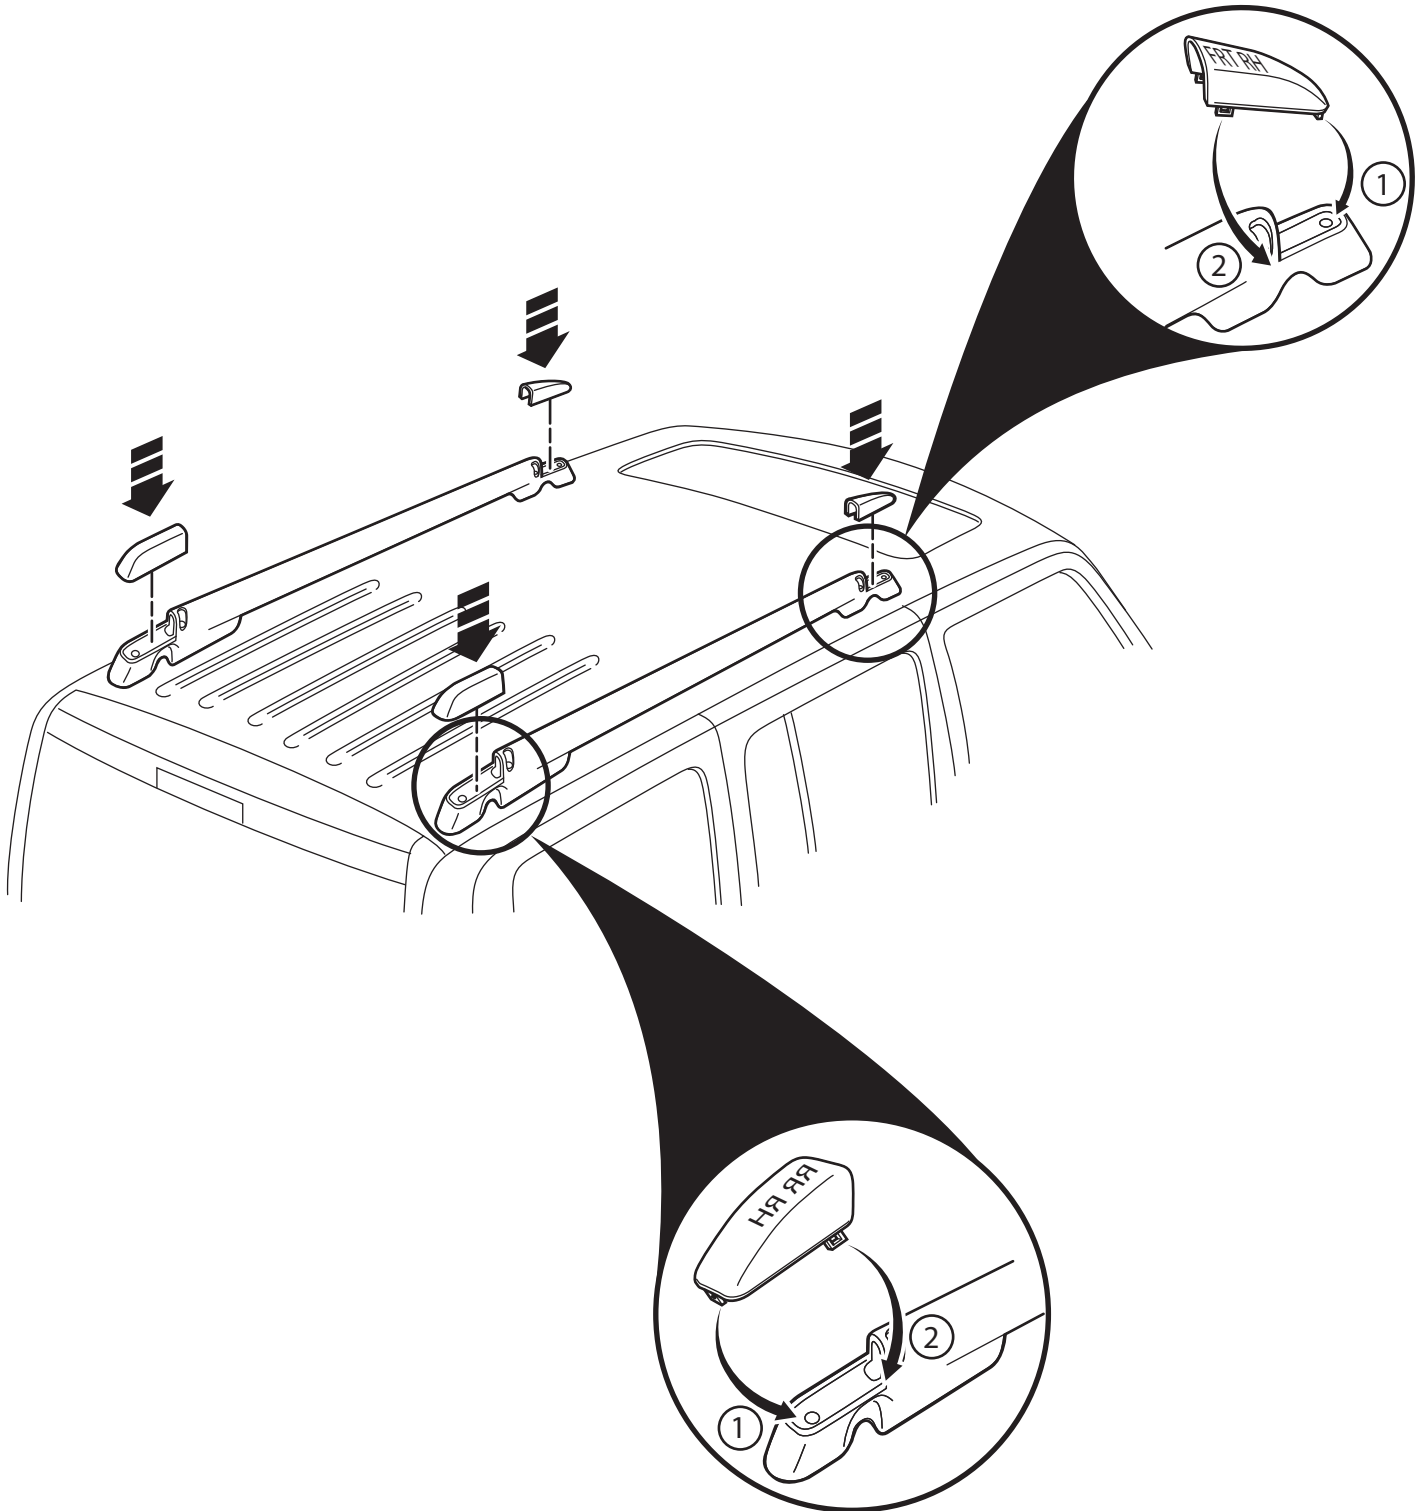

PART: 82211308

PART: 82211308

3M Strip Off
Wheel #07499

2

T25

(40 in -lb) 4.5N.m

8x

2x

Front Left Hand Shown

2

1

3

PART: 82211308

4