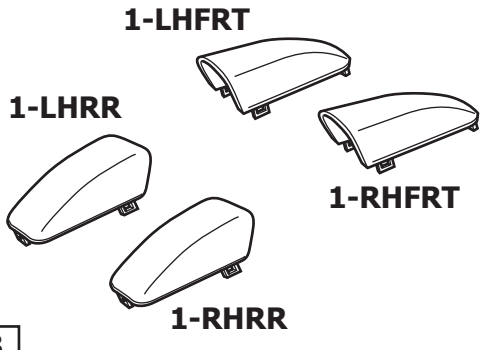

PART: 82211308

PART: 82211308

3M Strip Off
Wheel #07499

2

T25

(40 in -lb) 4.5N.m

8x

2x

Front Left Hand Shown

2

1

3

PART: 82211308

4