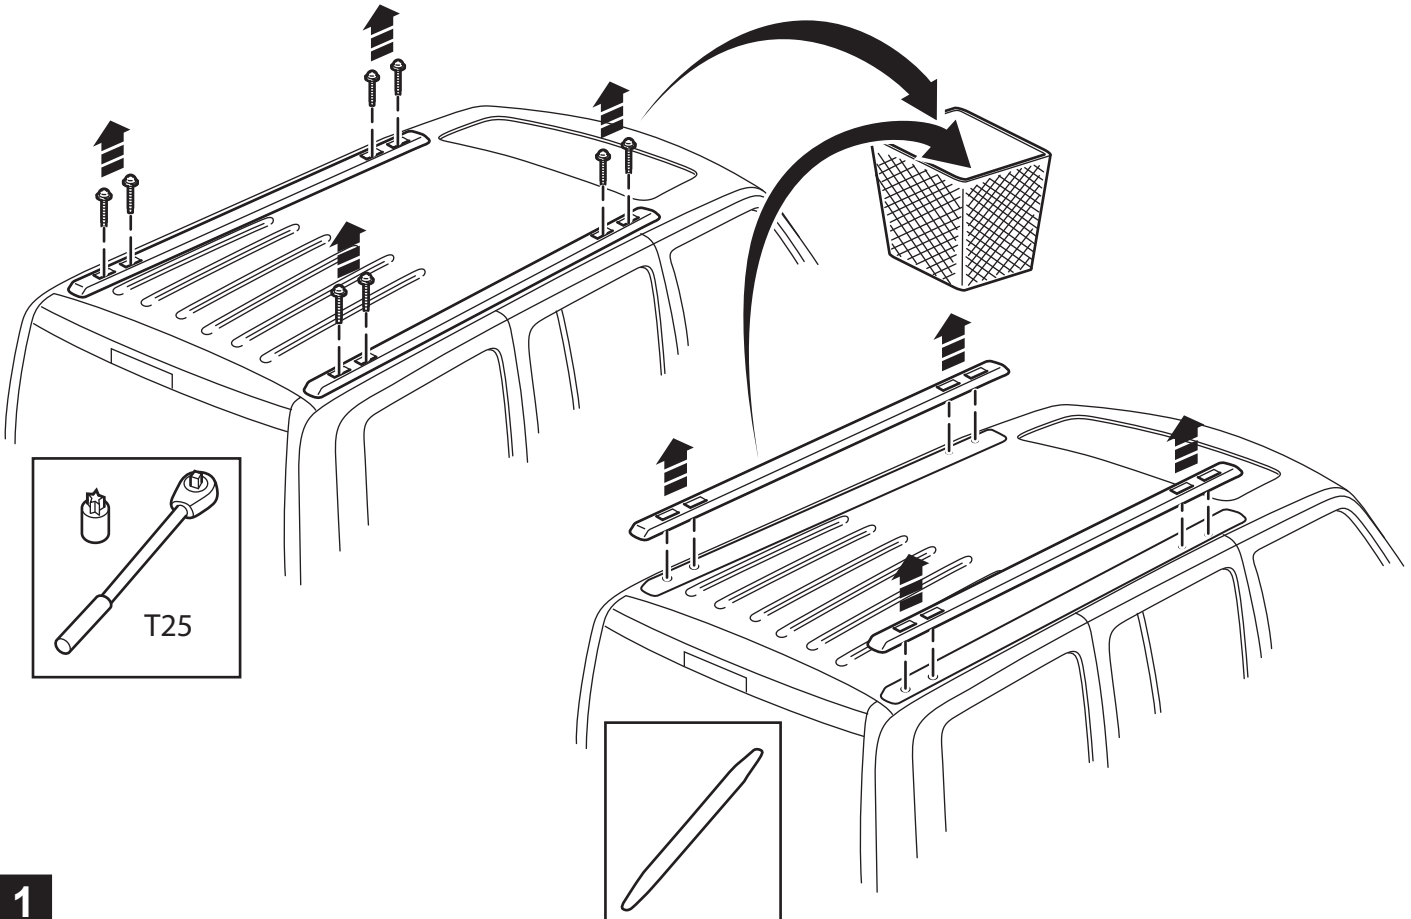

PART: 82211308

PART: 82211308

3M Strip Off
Wheel #07499

2

T25

(40 in -lb) 4.5N.m

8x

2x

Front Left Hand Shown

2

1

3

PART: 82211308

4