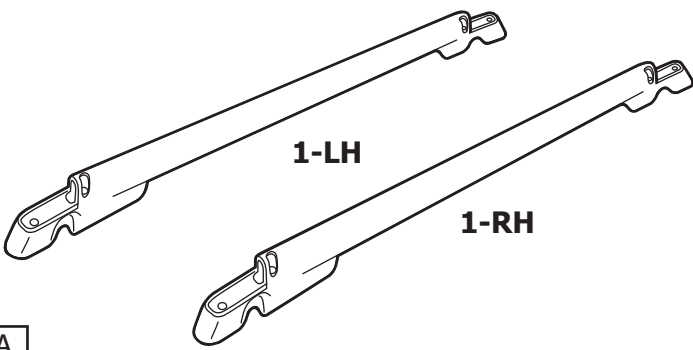

PART: 82211308

PART: 82211308

3M Strip Off
Wheel #07499

2

T25

(40 in -lb) 4.5N.m

8x

2x

Front Left Hand Shown

2

1

3

PART: 82211308

4