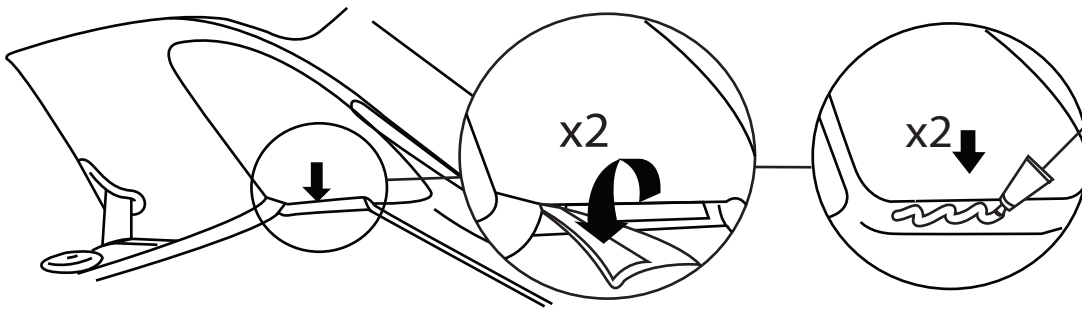

JEEP KL Security Shade

GB	INSTALLATION INSTRUCTIONS	SECURITY SHADE
E	INSTRUCCIONES DE MONTAJE	CUBIERTA DE SEGURIDAD
F	NOTICE DE MONTAGE	OMBRE DE SECURITE

1

2

WARNING: Promoter will stain trim.
NOTE: Excess Promoter may be removed with rubbing alcohol to avoid staining vehicle trim.