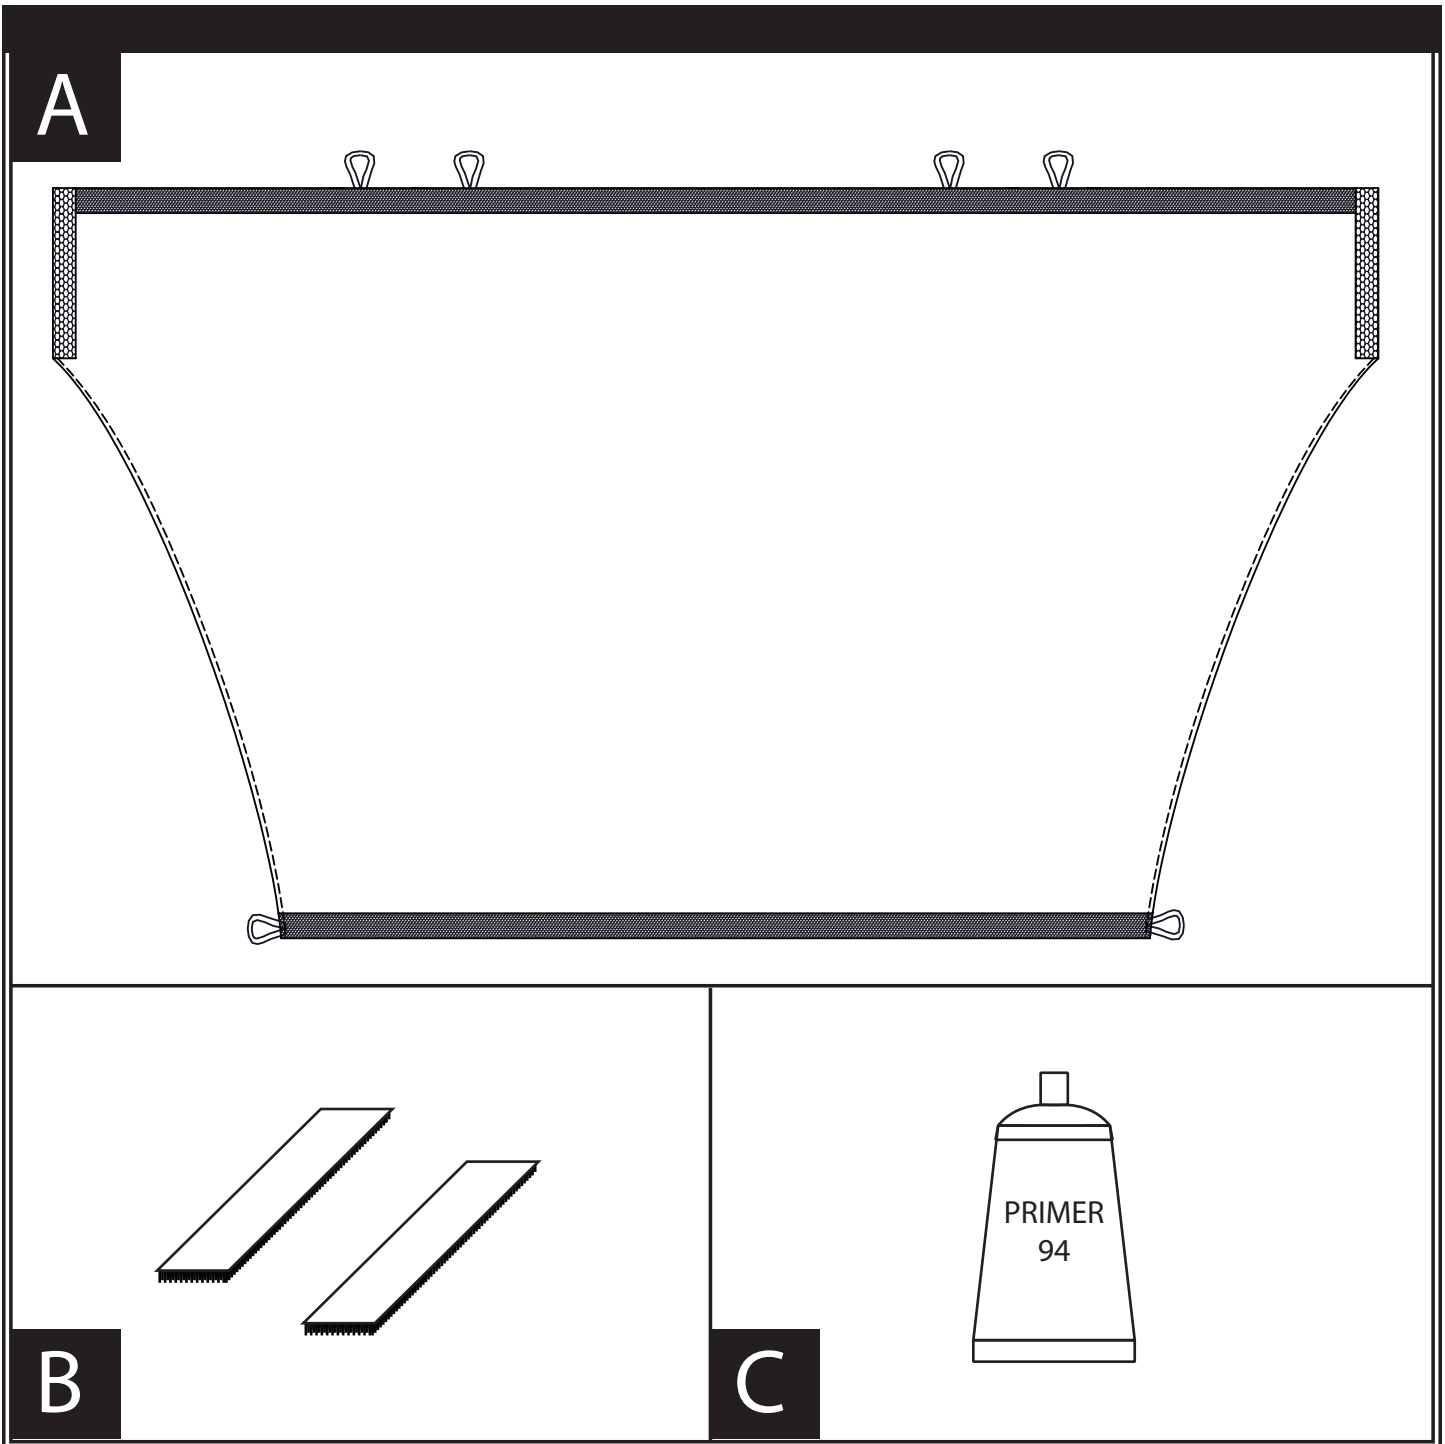

JEEP KL Security Shade

GB	INSTALLATION INSTRUCTIONS	SECURITY SHADE
E	INSTRUCCIONES DE MONTAJE	CUBIERTA DE SEGURIDAD
F	NOTICE DE MONTAGE	OMBRE DE SECURITE

1

2

WARNING: Promoter will stain trim.
NOTE: Excess Promoter may be removed with rubbing alcohol to avoid staining vehicle trim.