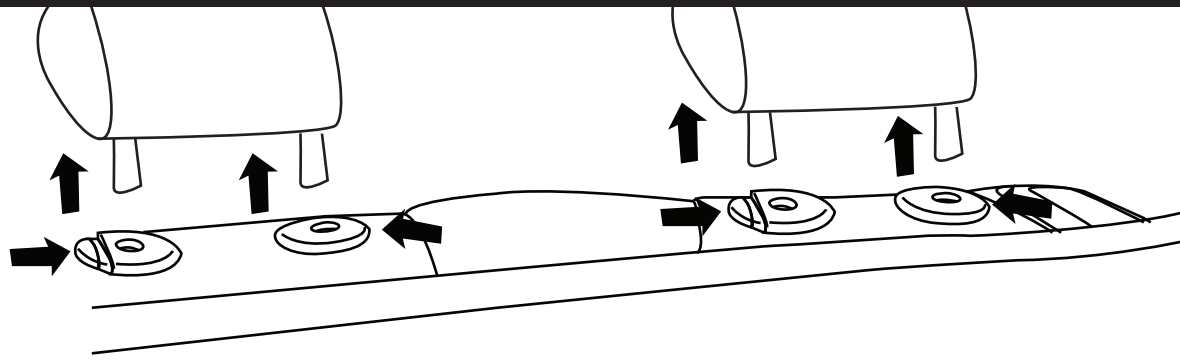

JEEP KL Security Shade

GB	INSTALLATION INSTRUCTIONS	SECURITY SHADE
E	INSTRUCCIONES DE MONTAJE	CUBIERTA DE SEGURIDAD
F	NOTICE DE MONTAGE	OMBRE DE SECURITE

1

2

WARNING: Promoter will stain trim.
NOTE: Excess Promoter may be removed with rubbing alcohol to avoid staining vehicle trim.