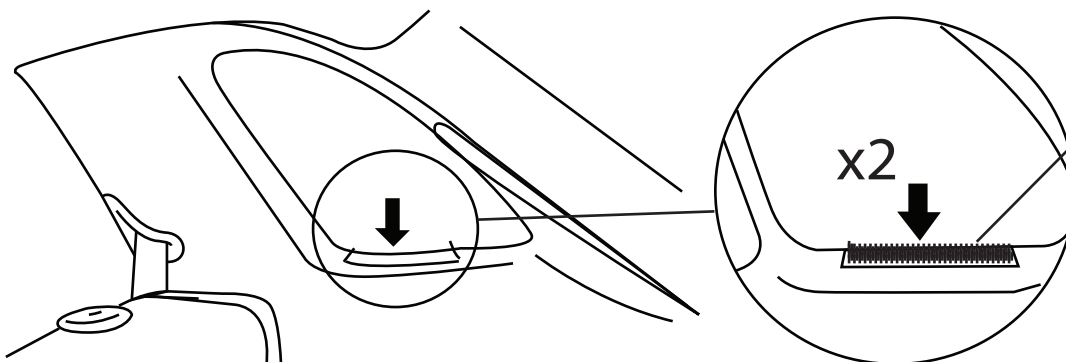

Fastener Hook with Adhesive

Gancho sujetador con adhesivo

Fixation Crochet avec adhésif

4