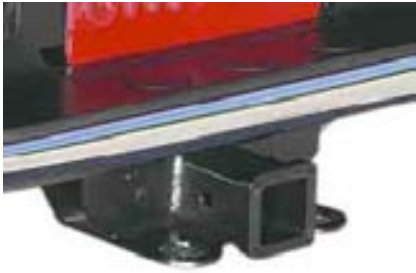

CARRIERS & CARGO HAULING – Hitches & Towing

Hitch Receiver

D

Vehicle Application	MYO	MYI	Image	Part Description	Part Number	Instl Time	MSRP
Dakota	2008	2005	A	11400 7,700-lb tow rating, 770-lb tongue weight rating with weight distributing equipment; otherwise 3,500-lb tow rating, 350-lb tongue weight rating; 2" opening, Hitch Ball and Ball mount sold separately	82208707AB	0.5	$163.00
Durango	2008	2007	B	16500 10,000-lb (4540kg) tow rating, 1,000-lb (454kg) tongue weight rating with load equalizing hitch, or 5,000-lb (2268kg) tow rating, 500-lb (227kg) tongue weight rating, includes receiver cover, 2.0 opening	82210245	0.7	$220.00
Nitro	2008	2007	C	12300 2,000-lb tow rating, 200-lb tongue weight rating, includes receiver plug, 2" receiver opening. Also order bezel kit(82210592).	82210266	0.5	$175.00
Ram (excl Chassis)	2008	2006	D	7800 12,000-lb tow rating, 1,200-lb tongue weight rating with weight distributing equipment; otherwise 5,000-lb tow rating, 500-lb tongue weight rating, includes receiver plug, 2.0" opening, Hitch Ball and Ball mount sold separately <i>Note: For 4.7L engine vehicle without heavy duty cooling add 52028789AF engine cooling upgrade</i>	82207911	0.4	$111.00
Sprinter Passenger Van / Cargo Van	2008	2007		19900 5,000 lb. tow rating, 500 lb. tongue rating, 2.0" opening. 144"WB and 170"WB Passenger Vans with Step Bumpers. 144"WB, 170"WB and 170"WB Extended Cargo Vans with Step Bumpers.	82211269	New 0.6	$265.00
Sprinter Passenger Van / Cargo Van	2008	2007		18400 5,000 lb. tow rating, 500 lb. tongue rating, 2.0" opening. 144"WB and 170"WB Passenger Vans without Step Bumpers. 144"WB, 170"WB and 170"WB Extended Cargo Vans without Step Bumpers.	82211270	New 0.6	$245.00

Hitch Receiver Bezel

Rear Fascia Bezel required for receiver hitch installation on Grand Cherokee or Commander. This bezel designed to finish the look of the hitch and give the appearance of a factory installation.

Vehicle Application	MYO	MYI	Image	Part Description	Part Number	Instl Time	MSRP
Nitro	2008	2007		2100 Jet Black (RXF)Hitch Bezel	82210592AB	0.8	$30.00