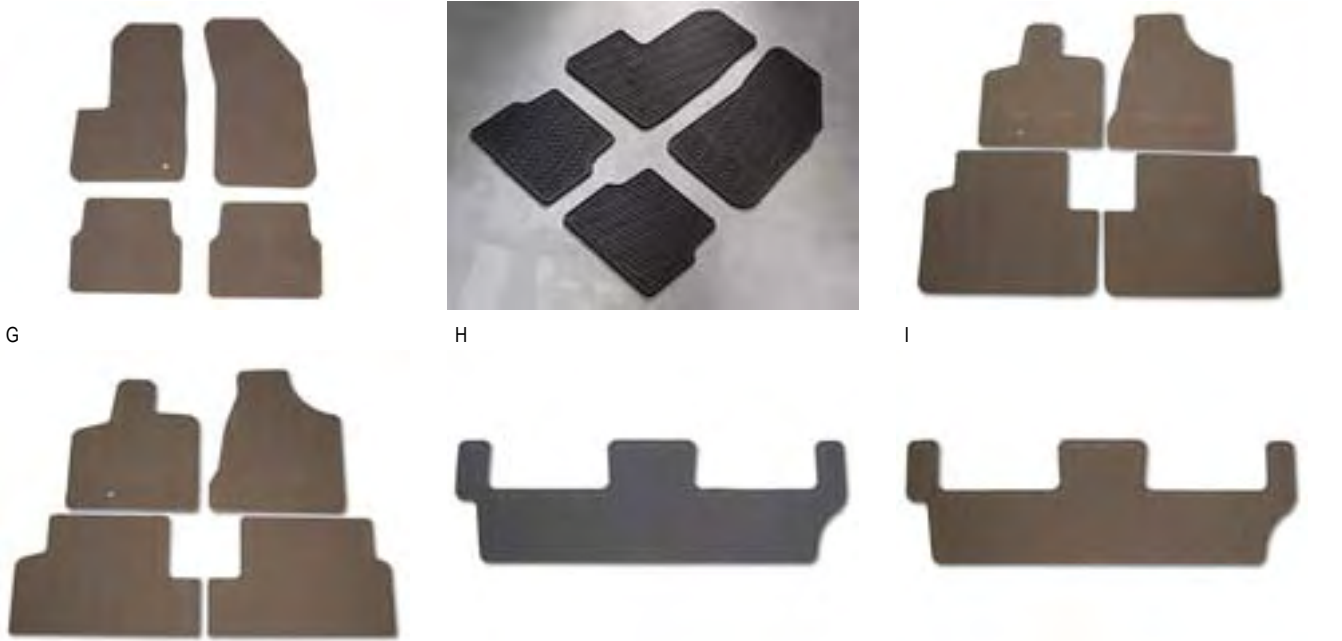

INTERIOR

Floor Mats - Slush

J Representative vehicle/color/style shown

Vehicle Application	MYO	MYI	Image	Part Description	Part Number	Instl Time	MSRP
300 LX (AWD)	2010	2005	A	5595 Complete set of four, AWD only, Dark Slate, Chrysler Winged Badge	82209420	0.0	$80.00
300 LX (RWD)	2010	2005	B	5595 Complete set of four, Dark Slate Gray, with Chrysler Winged Badge	82207878AB	0.0	$80.00
PT Cruiser	2010	2006	C	8385 Complete set of four, Medium Slate Gray (BD5), Chrysler logo	82209647AB	0.0	$121.00
Sebring	2010	2009		5595 Complete set of four, Dark Khaki, Chrysler Winged Badge	82211869	0.0	$80.00
Sebring Convertible	2010	2008	D	5595 Complete set of four, Dark Slate Gray, Chrysler logo	82210449AB	0.0	$80.00
Sebring Convertible	2010	2009	E	5595 Complete set of four, Medium Khaki, Chrysler logo	82211738	0.0	$80.00
Sebring Convertible	2010	2008	F	5595 Complete set of four, Medium Pebble Beige, Chrysler logo	82210448AB	0.0	$80.00
Sebring Sedan	2010	2009	G	5595 Complete set of four, Medium Pebble Beige, Chrysler logo	82210444AB	0.0	$80.00
Sebring Sedan	2010	2009	H	5595 Complete set of four, Slate Gray, Chrysler logo	82210445AB	0.0	$80.00
Town & Country	2010	2010	I	7275 First and second rows, Stow 'n Go only, Dark Pebble Beige, Chrysler Winged Badge	82210731AB	0.0	$105.00
Town & Country	2010	2010	I	7275 First and second rows, Stow 'n Go only, Slate Gray, Chrysler Winged Badge	82210732AC	0.0	$105.00
Town & Country	2010	2008	J	7275 First and second rows, Swivel 'n Go only, Dark Pebble Beige, Chrysler Winged Badge	82211239AB	0.0	$105.00
Town & Country	2010	2008	J	7275 First and Second Rows, Swivel 'n Go only, Slate Gray, Chrysler Winged Badge	82211240AC	0.0	$105.00
Town & Country	2010	2008	K	3805 Third Row, Rear, Stow and Go, Medium Slate Gray	82209100AB	0.0	$54.40
Town & Country	2010	2008	L	3805 Third row, Stow 'n Go only, Dark Pebble Beige	82210733AB	0.0	$54.40

Prices shown are suggested retail prices only. Dealers are independent and are free to set their own prices. Prices shown do not include installation, labor, or taxes.