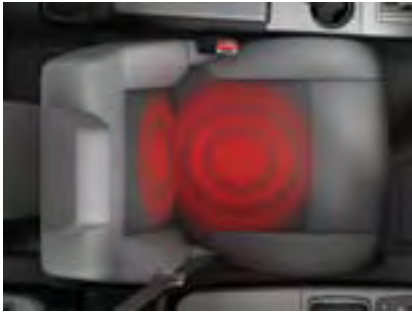

INTERIOR

Seat & Security Covers - Heated Seats

Mopar heated seats are tested to the rigid Chrysler standards. The Mopar heated seats feature high, medium, and low settings. All heated seat kits are designed to work with cloth or leather.

A Representative vehicle/color/style shown