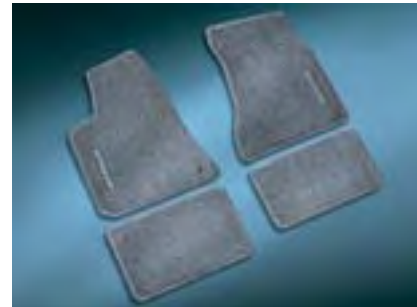

INTERIOR

Cargo Trays & Mats - Dog Bed

Vehicle Application	MYO	MYI	Image	Part Description	Part Number	Instl Time	MSRP
Grand Caravan	2010	2008	5225	Grey cloth material with washable cover. Thick 2" bed gives your pet comfort while traveling. 31" x 36" companion vertical net (82210641) also available.	82210315	0.0	$74.70

INTERIOR

Floor Mats - Premium Carpet

Premium Carpet Floor Mats are available for front and rear. They feature 24 ounce luxury carpet and are custom fit and color coordinated to the interior. Front mats feature a rubber nibbed backing to keep the mats firmly in place and are custom contoured for an exact fit. Also feature brand or vehicle model logo.

F

G

I