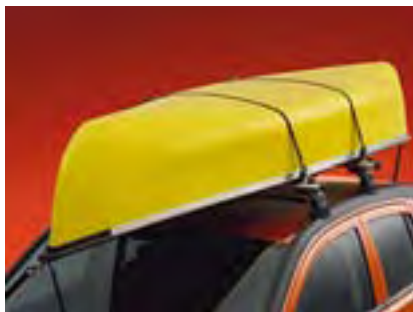

DODGE

Racks & Carriers - Canoe Carrier, Roof-Mount - Thule

Canoe Carriers from Thule, the leading US manufacturer of car rack systems. Includes padded cradles for maximum stability and a soft, comfortable resting place for your canoe. Quick and easy mounting design. Impact-resistant and long-lasting engineered resin construction. This is a Mopar-approved Specialty Accessory.

A