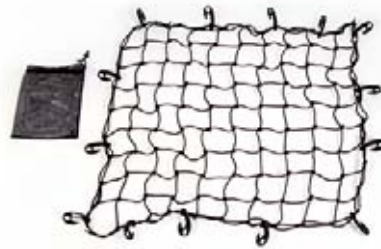

B

Vehicle Application	MYO	MYI	Image	Part Description	Part Number	Instl Time	MSRP
Dakota	2011	2008	A , B	3325 Black Web Net. Stretches over Basket contents, held in place with 14 plastic hooks	82209422AB	0.3	$47.50
Ram Pickup	2012	2010	B	3325 Black Web Net. Stretches over Basket contents, held in place with 14 plastic hooks	82209422AB	0.3	$47.50

Racks & Carriers - Ski & Snowboard Carrier, Bed-Mount

Bed-Mounted Ski and Snowboard Rack holds four pairs or skis or two snowboards when equipped with Mopar Sport Utility Bars (sold separately). Carrier features silver anodized aluminum construction and integrated locks that open from either side for easy loading or unloading.