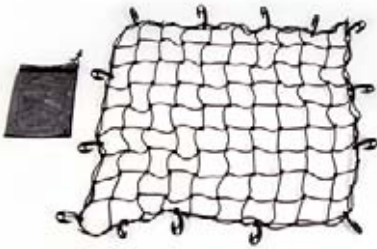

A

Vehicle Application	MYO	MYI	Image	Part Description	Part Number	Instl Time	MSRP
Nitro	2011	2007	A	3325 Black Web Net. Stretches over Basket contents, held in place with 14 plastic hooks	82209422AB	0.3	$47.50