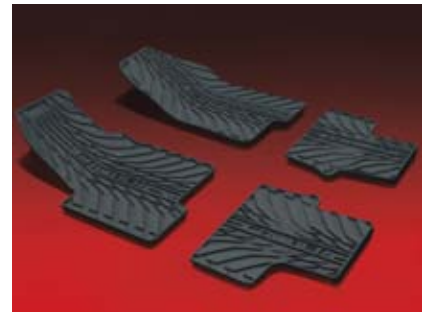

INTERIOR

Floor Mats - Premium Carpet

Vehicle Application	MYO	MYI	Image	Part Description	Part Number	Instl Time	MSRP
Grand Caravan	2011	2008	L	2975 Third Row, Stow 'n Go vehicles only, Premium 24 oz. carpet, Dark Slate Gray	82210728AB	0.0	$42.50
Journey	2012	2011		6385 Premium Carpet Mats (24 oz.), Dark Pebble Beige, First/Second Rows	82212857	New 0.0	$99.25
Journey	2012	2011	M	6385 Premium Carpet Mats (24 oz.), Slate Gray, First/Second Rows	82212856	New 0.0	$99.25
Nitro	2011	2011	N	6000 Carpet Dark Slate Gray (XDV) (Black - all interior colors) with retention hook both front	82212592	0.0	$85.00

Floor Mats - Slush

Slush-style Floor Mats are molded in color and feature deep ribs to trap and hold water, snow and mud to protect your carpet and keep it clean. A must during inclement weather. Slush Mats work great in all seasons.

C

G

H Representative vehicle/color/style shown

Vehicle Application	MYO	MYI	Image	Part Description	Part Number	Instl Time	MSRP
Avenger	2011	2008	A, B	5595 Complete set of four, Dark Slate Gray, Avenger logo	82210446AC	0.0	$80.00
Caliber	2012	2009	C	5595 Complete set of four, Dark Khaki, Caliber logo	82209642AC	0.0	$80.00