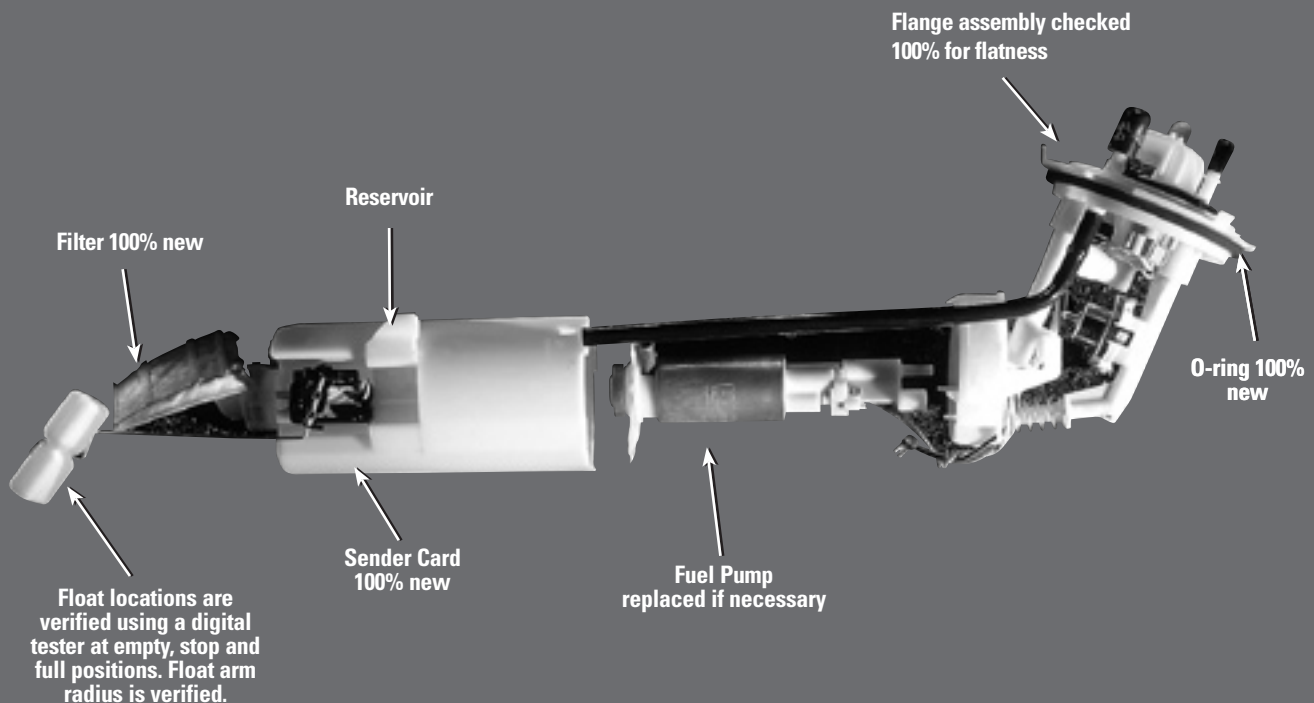

## ELECTRIC FUEL PUMPS

- Motors are cleaned, flushed and tested for excessive noise, reverse leakage, low voltage performance, operating voltage performance and maximum pressure. Replaced as required.
- 100% New: o-rings, gaskets, tank seal gaskets, filters and check valves.