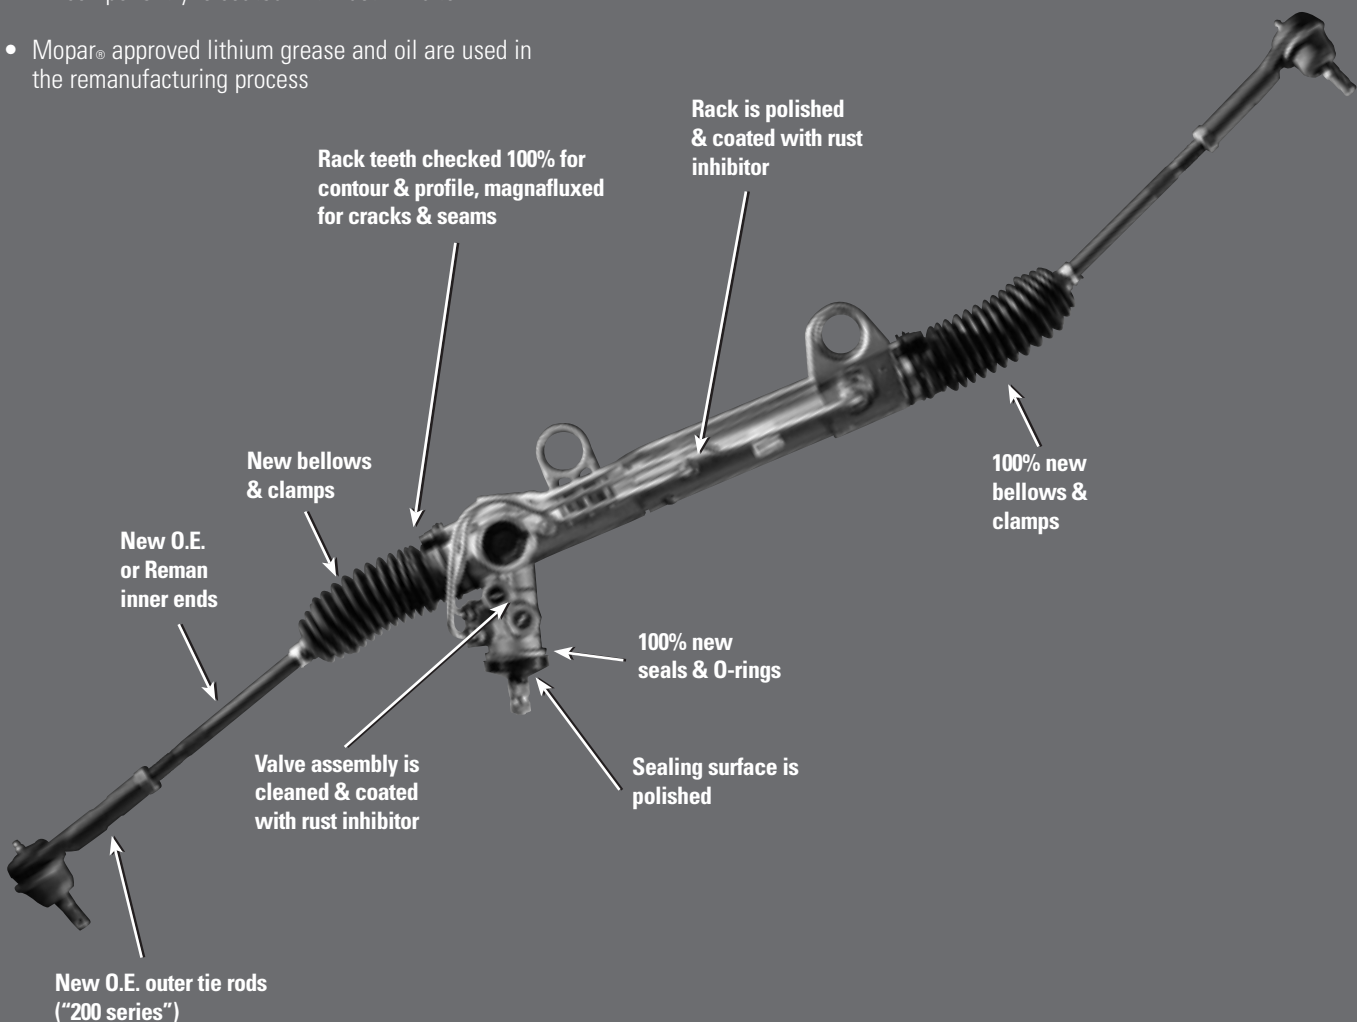

AUTHENTIC PERFORMANCE™

THE MOPAR® ADVANTAGE

RACK & PINION

- All componentry is coated with rust inhibitor
- Mopar® approved lithium grease and oil are used in the remanufacturing process

POWER STEERING PUMPS